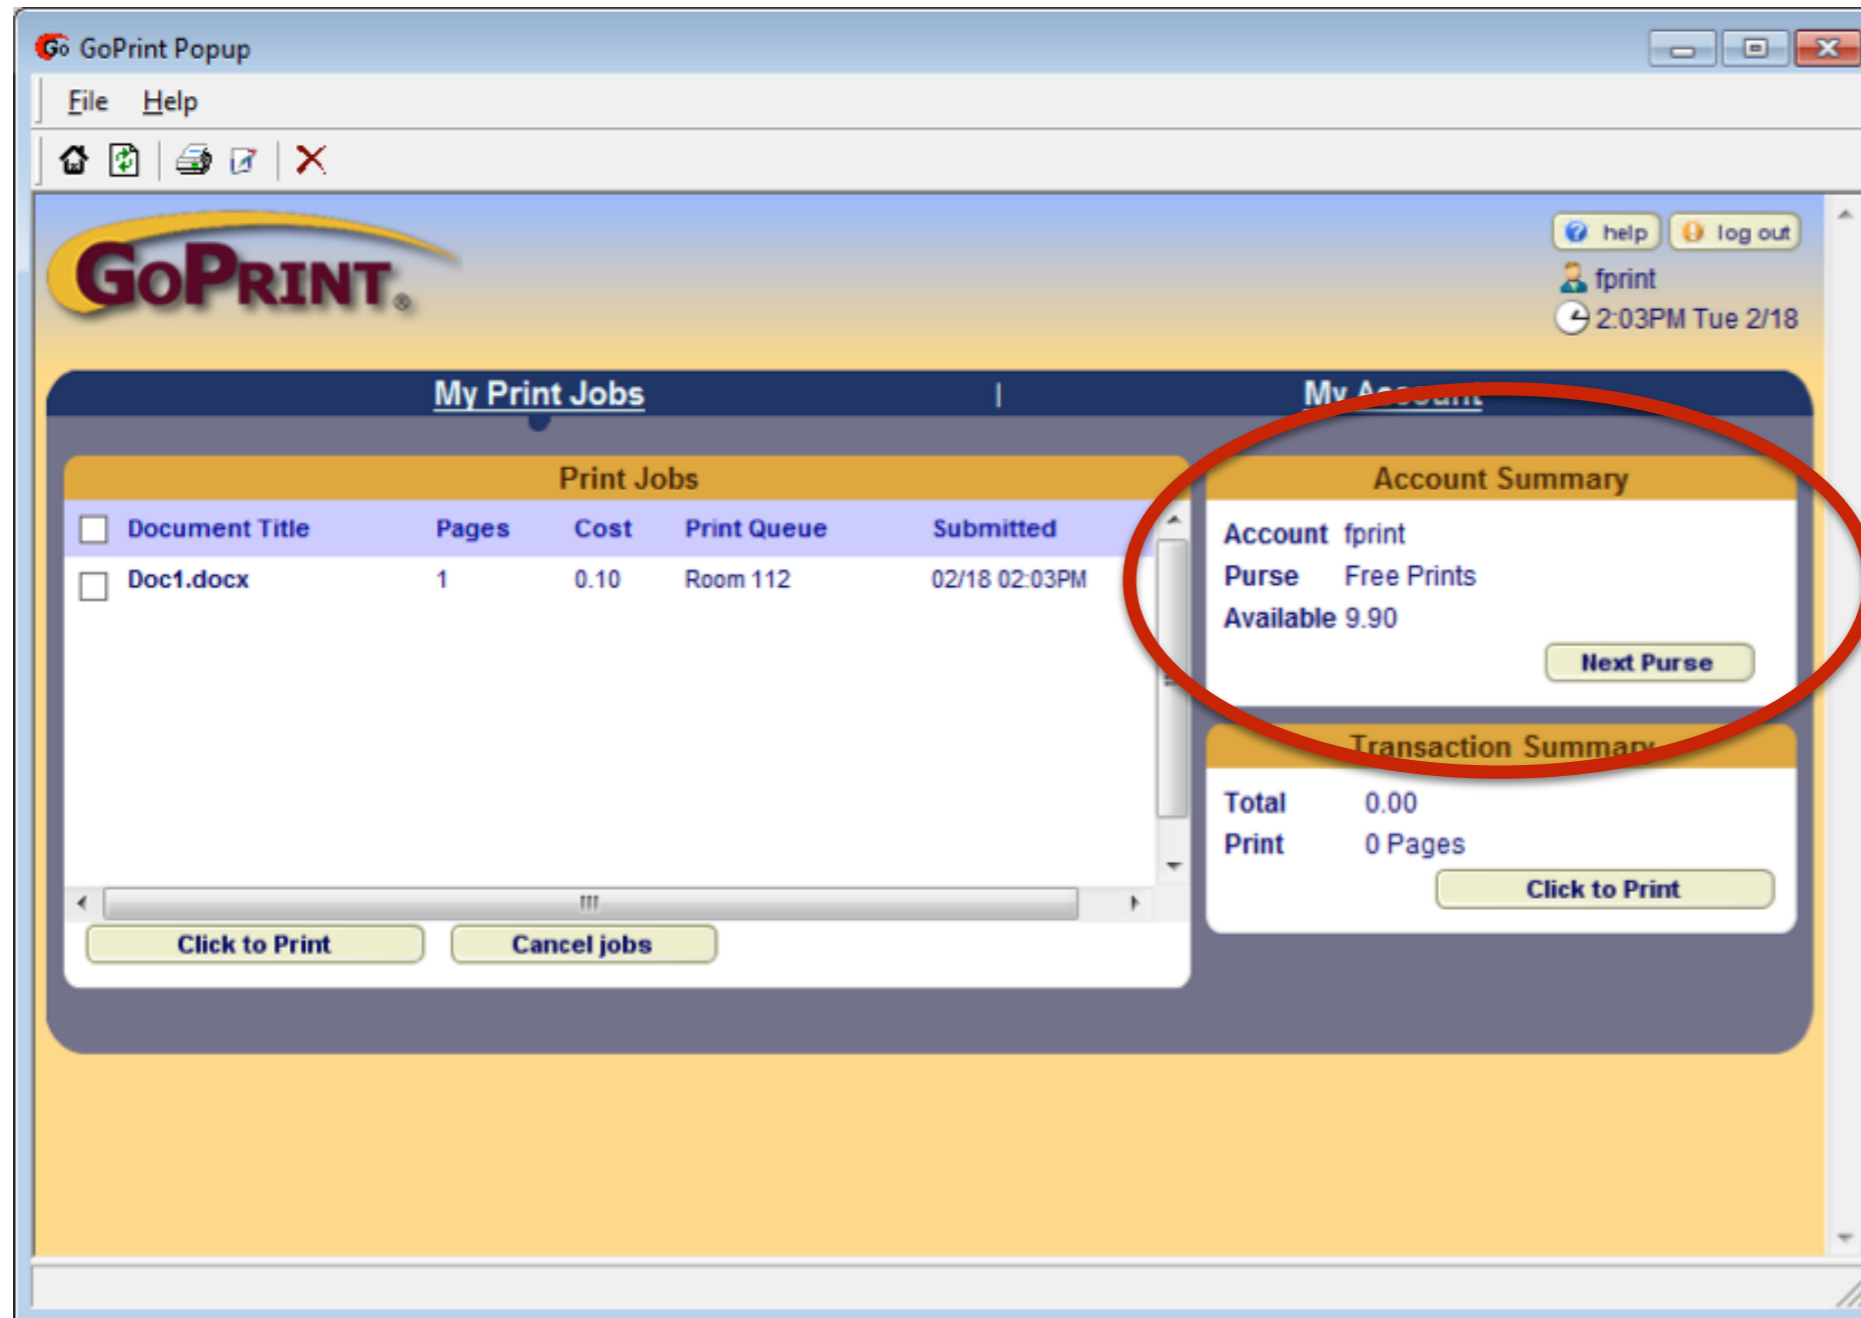

# Print Responsibly, BMC

Students can see their print allotment availability under “Account Summary” when printing. The print allotment resets on the first day of every month automatically. All prints are listed as 10 cents per page.